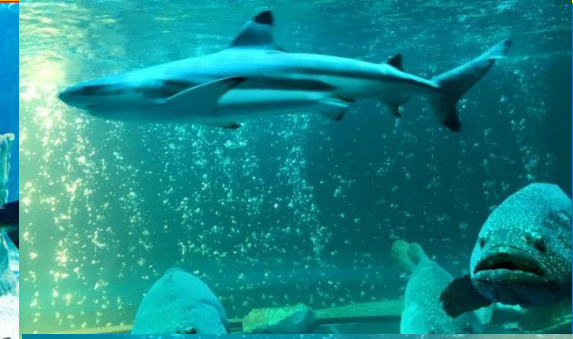

Tiger Empire C = Adult 1,500 Child 1,000 Aquarium & Tiger Zoo + Picture with Bengal Tiger Transfer Included (Option Elephant Ride)

Option Elephant Ride

**3D
Picture**

ONCE IN LIFE TIME EXPERIENCE

Tiger are nocturnal animals. They are mainly active at night and sleep during the day time

Aquarium & Tiger Zoo + Lunch + Picture with Bengal Tiger

(with your own camera) 11.00 am.-13.00 pm.