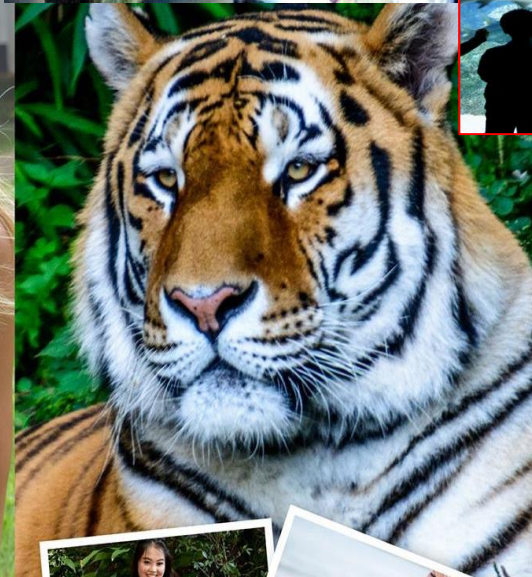

Tiger Empire C = Adult 1,500 Child 1,000 Aquarium & Tiger Zoo + Picture with Bengal Tiger Transfer Included (Option Elephant Ride)

Option Elephant Ride

**3D
Picture**

ONCE IN LIFE TIME EXPERIENCE

Tiger are nocturnal animals. They are mainly active at night and sleep during the day time

Aquarium & Tiger Zoo + Lunch + Picture with Bengal Tiger

(with your own camera) 11.00 am.-13.00 pm.